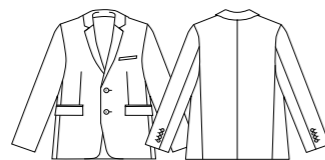

Ladies Hipster Fit Pant

Style	10112
Sizes	4 – 24
Colours	Black, Charcoal, Navy
Pages	15

Ladies Easy Fit Waist Pant

Style	10113
Sizes	4 – 28
Colours	Black, Charcoal, Navy
Pages	20

Ladies Relaxed Fit Bootleg Pant

Style	10114
Sizes	4 – 26
Colours	Black, Charcoal, Navy
Pages	19

MENS

Ladies Feature Pleat Skirt

Style	20316	NEW STYLE
Sizes	4 – 26	
Colours	Grey	
Pages	6	

Mens Slimline 2 Button Jacket

Style	80313	NEW STYLE
Sizes	92R – 127R	
Colours	Grey	
Pages	9, 11	