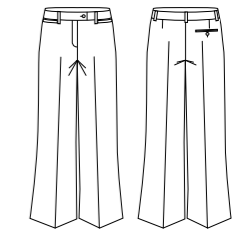

Ladies Relaxed Fit Bootleg Pant

Style	10114
Sizes	4 – 26
Colours	Black, Charcoal, Navy
Pages	19

MENS