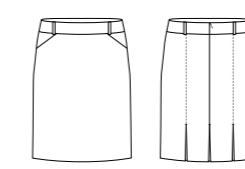

Ladies Multi Pleat Skirt

Style	20115
Sizes	4 – 26
Colours	Black, Charcoal, Navy
Pages	23