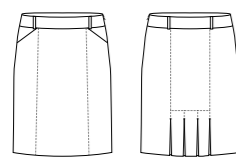

Ladies Hipster Fit Pant

Style	10112
Sizes	4 – 24
Colours	Black, Charcoal, Navy
Pages	15

Ladies Easy Fit Waist Pant

Style	10113
Sizes	4 – 28
Colours	Black, Charcoal, Navy
Pages	20

Ladies Relaxed Fit Bootleg Pant

Style	10114
Sizes	4 – 26
Colours	Black, Charcoal, Navy
Pages	19

MENS

Ladies Feature Pleat Skirt

Style	20316	NEW STYLE
Sizes	4 – 26	
Colours	Grey	
Pages	6	

Mens Slimline 2 Button Jacket

Style	80313	NEW STYLE
Sizes	92R – 127R	
Colours	Grey	
Pages	9, 11	