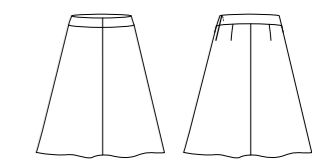

Ladies 3/4 Length Fluted Lined Skirt

Style	20113
Sizes	4 – 26
Colours	Black, Charcoal, Navy
Pages	25