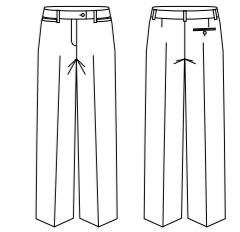

Ladies Relaxed Fit Pant

Style	14011
Sizes	4 – 26
Colours	Black, Charcoal, Navy
Pages	53, 62