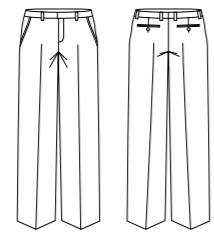

Mens Longline Vest

Style	90112
Sizes	87R – 142R
Colours	Black, Charcoal, Navy
Pages	36

Mens One Pleat Pant

Style	70111
Sizes	Extra Sizes: 77R – 112R 107S - 127S
Colours	Black, Charcoal, Navy
Pages	33, 36

Mens One Pleat Pant

Style	70211
Sizes	77R – 122R
Colours	Black, Charcoal, Navy
Pages	48

Mens Flat Front Pant

Style	70212
Sizes	77R – 122R
Colours	Black, Charcoal, Navy
Pages	47, 49

Mens Flat Front Pant

Style	70112
Sizes	Extra Sizes: 77R – 112R 107S - 127S
Colours	Black, Charcoal, Navy
Pages	33, 35