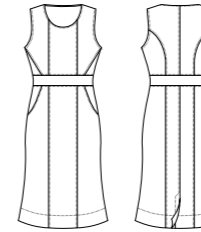

Style	64013
Sizes	4 – 26
Colours	Black, Charcoal, Navy
Pages	61

Ladies Longline Sleeveless Jacket

Style	64014
Sizes	4 – 26
Colours	Black, Charcoal, Navy
Pages	64

Ladies Peaked Vest with Knitted Back

Style	54011
Sizes	4 – 26
Colours	Black, Charcoal, Navy
Pages	65