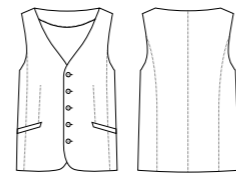

Technical Information

Style specifications for our range of suiting.

Mens Slimline 2 Button Jacket

Style	80113
Sizes	92R – 127R
Colours	Black, Charcoal only
Pages	34

Mens Peaked Vest with Knitted Back

Style	90111
Sizes	87R – 142R
Colours	Black, Charcoal, Navy
Pages	37