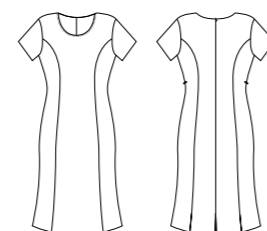

Ladies Short Sleeve Shift Dress

Style	30112	NEW STYLE
Sizes	4 – 22	
Colours	Black, Charcoal, Navy	
Pages	26