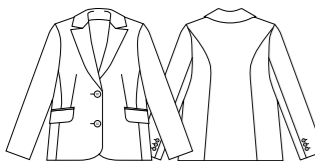

Style	10118
Sizes	4 – 30
Colours	Black, Charcoal, Navy
Pages	17

LADIES & MENS COOL STRETCH PLAIN SUITING

LADIES

Ladies Short - Mid Length Jacket

Style	60111
Sizes	4 – 26
Colours	Black, Charcoal, Navy
Pages	29