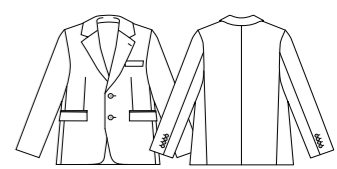

Mens 2 Button Jacket

Style	80111
Sizes	92R – 142R
Colours	Black, Charcoal, Navy
Pages	35