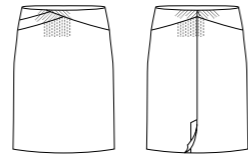

Style specifications for our range of suiting.

Ladies Relaxed Fit Lined Skirt

Style	24011
Sizes	4 – 26
Colours	Black, Charcoal, Navy
Pages	58

Ladies 3/4 Length Fluted Lined Skirt

Style	24013
Sizes	4 – 26
Colours	Black, Charcoal, Navy
Pages	58