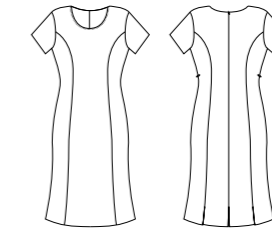

Ladies Short Sleeve Shift Dress

Style	34012
Sizes	4 – 22
Colours	Black, Charcoal, Navy
Pages	59