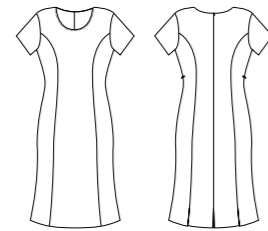

LADIES

Ladies Cropped Jacket

Style	60315	NEW STYLE
Sizes	4 – 26	
Colours	Grey	
Pages	8, 9	

Ladies Short Sleeve Shift Dress

Style	30312	NEW STYLE
Sizes	4 – 22	
Colours	Grey	
Pages	7	

Ladies Relaxed Fit Pant