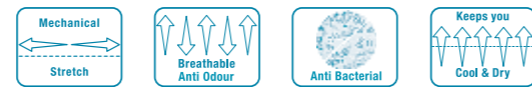

Comfort Smart Fabrics

New technology that meets workplace demands on work garments.

COMO Range
Cross Yarn Dyed Suiting - Black/White
63% Polyester 33% Viscose 4% Elastane

The COMO Range is made from a Polyester Viscose blend combined with elastane which provides added stretch comfort. This is a yarn dyed fabric which has the durability of a Poly/Viscose blend but has a soft handle which drapes perfectly and feels soft against the skin.

COOL STRETCH PLAIN SUITING

92% Polyester 8% Bamboo Charcoal

- The workplace is an active environment with many demands placed on your garments – functionality, performance, comfort, wear and tear.
- BIZCORPORATES now introduces to the workplace the most comfortable easy care woven outerwear fabric which, through natural fibre application, presents performance features such as: quick moisture absorption, breathable, thermal regulating, bacterial resistant, removes odours and is crease resistant.

COOL STRETCH PINSTRIPE SUITING

92% Polyester 8% Bamboo Charcoal

- This fabric is exactly the same as the above Cool Stretch Plain Suiting but has a pinstripe feature.
- The concept of a similar background colour for the plain and the pinstripe creates an opportunity for any business to mix and match a coordinated theme in the work environment, providing great flexibility when planning a range for your business.

COMFORT WOOL STRETCH SUITING

55% Polyester 43% Wool | 2% Elastane

- All the quality comfort features of wool combined with the durability of polyester and elastane for added stretch comfort.

OTHER CARE INSTRUCTIONS