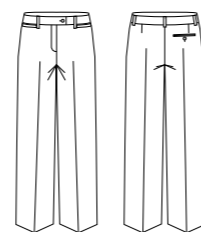

Ladies Relaxed Fit Pant

Style	10211
Sizes	4 – 26
Colours	Black, Charcoal, Navy
Pages	40