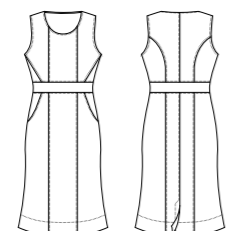

Ladies Sleeveless Side Zip Dress

Style	30111
Sizes	4 – 22
Colours	Black, Charcoal, Navy
Pages	27