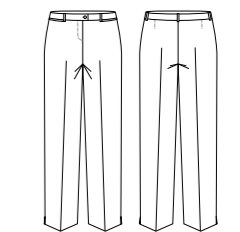

Ladies Slim Leg Pant

Style	14017
Sizes	4 – 20
Colours	Black, Charcoal, Navy
Pages	52, 61

MENS