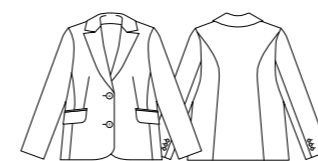

Ladies Chevron Band Skirt

Style	20214
Sizes	4 – 26
Colours	Black, Charcoal, Navy
Pages	42

Mens 2 Button Jacket

Style	80211
Sizes	92R – 142R
Colours	Black, Charcoal, Navy
Pages	47

LADIES

LADIES & MENS COMFORT WOOL STRETCH SUITING