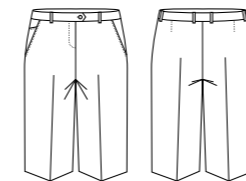

Ladies Adjustable Waist Short

Style	10119
Sizes	4 – 30
Colours	Black, Charcoal, Navy
Pages	21