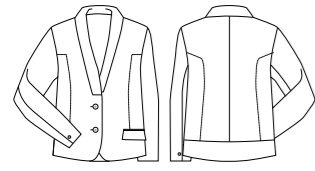

Technical Information

Style specifications for our range of suiting.

LADIES & MENS COMO RANGE

LADIES

Ladies Cropped Jacket

Style	60315	NEW STYLE
Sizes	4 – 26	
Colours	Grey	
Pages	8, 9