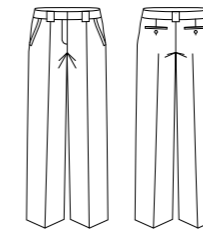

Style	10311	NEW STYLE
Sizes	4 – 26	
Colours	Grey	
Pages	5	

Ladies Contour Band Pant

Style	10320	NEW STYLE
Sizes	4 – 26	
Colours	Grey	
Pages	4, 8, 9	

Ladies Relaxed Fit Pant

Style	10111
Sizes	4 – 26
Colours	Black, Charcoal, Navy
Pages	15