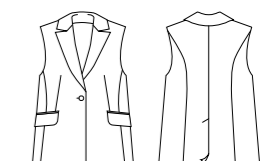

Ladies Longline Sleeveless Jacket

Style	64014
Sizes	4 – 26
Colours	Black, Charcoal, Navy
Pages	64