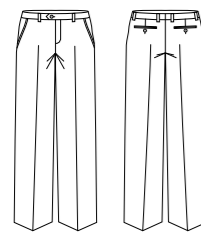

Mens Longline Vest

Style	90112
Sizes	87R – 142R
Colours	Black, Charcoal, Navy
Pages	36

Mens One Pleat Pant

Style	70111
Sizes	Extra Sizes: 77R – 112R 107S - 127S
Colours	Black, Charcoal, Navy
Pages	33, 36

Mens One Pleat Pant

Style	70211
Sizes	77R – 122R
Colours	Black, Charcoal, Navy
Pages	48

Mens Flat Front Pant

Style	70212
Sizes	77R – 122R
Colours	Black, Charcoal, Navy
Pages	47, 49

Mens Flat Front Pant

Style	70112
Sizes	Extra Sizes: 77R – 112R 107S - 127S
Colours	Black, Charcoal, Navy
Pages	33, 35