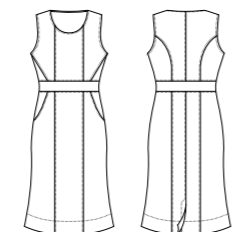

Ladies Sleeveless Side Zip Dress

Style	30211
Sizes	4 – 22
Colours	Black, Charcoal, Navy
Pages	44