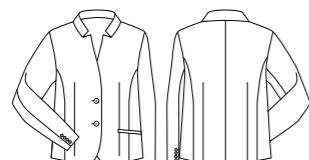

Mens Slimline Leg Pant

Style	70113
Sizes	77R – 112R
Colours	Black, Charcoal only
Pages	32, 34, 37

LADIES & MENS COOL STRETCH PINSTRIPE SUITING

Ladies Short - Mid Length Jacket

Style	60211
Sizes	4 – 26
Colours	Black, Charcoal, Navy
Pages	46