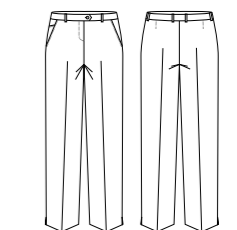

Ladies Adjustable Waist Capri Pant

Style	10118
Sizes	4 – 30
Colours	Black, Charcoal, Navy
Pages	17