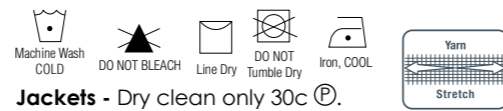

CARE INSTRUCTIONS

Pants or Skirts - Machine wash cold. Gentle cycle with like colours. Do not soak. Do not bleach. Do not tumble dry. Line dry in shade. Cool iron. Drycleanable

Jackets - Dry clean only 30c (P).