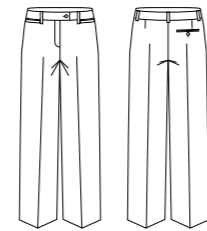

LADIES

Ladies Cropped Jacket

Style	60315	NEW STYLE
Sizes	4 – 26	
Colours	Grey	
Pages	8, 9	

Ladies Short Sleeve Shift Dress

Style	30312	NEW STYLE
Sizes	4 – 22	
Colours	Grey	
Pages	7	

Ladies Relaxed Fit Pant