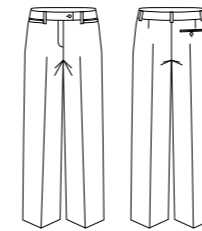

Ladies Relaxed Fit Pant

Style	10111
Sizes	4 – 26
Colours	Black, Charcoal, Navy
Pages	15