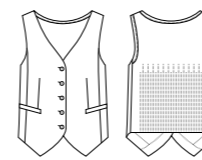

Ladies Peaked Vest with Knitted Back

Style	54011
Sizes	4 – 26
Colours	Black, Charcoal, Navy
Pages	65