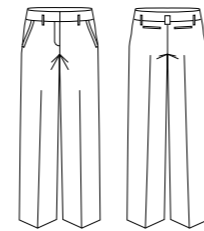

Ladies Contour Band Pant

Style	10320	NEW STYLE
Sizes	4 – 26	
Colours	Grey	
Pages	4, 8, 9