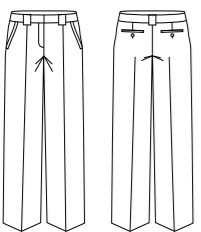

Ladies Hipster Fit Pant

Style	10212
Sizes	4 – 24
Colours	Black, Charcoal, Navy
Pages	41, 45