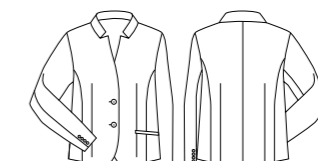

Ladies Short Jacket with Reverse Lapel

Style	64013
Sizes	4 – 26
Colours	Black, Charcoal, Navy
Pages	61