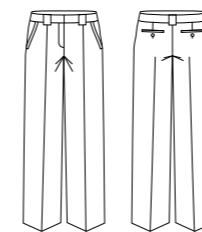

Ladies Hipster Fit Pant

Style	14012
Sizes	4 – 24
Colours	Black, Charcoal, Navy
Pages	53, 65