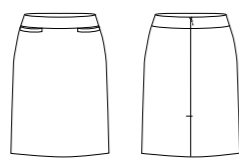

Ladies Relaxed Fit Lined Skirt

Style	20211
Sizes	4 – 26
Colours	Black, Charcoal, Navy
Pages	43, 46