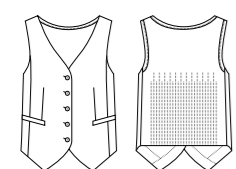

Ladies Peaked Vest with Knitted Back

Style	50111
Sizes	4 – 26
Colours	Black, Charcoal, Navy
Pages	31