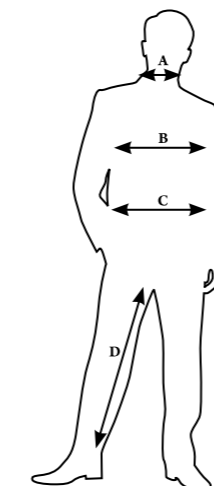

MENS

A. NECK Measure loosely around neck at collar level, making allowance for comfort.

B. CHEST Keep the tape up under arms and around shoulder blades while measuring around the fullest part of chest.

C. WAIST Hold one finger between body and tape while measuring around waist. Measure over shirt at position pants would normally be worn.

D. INNER LEG Measure inside leg (from crotch to hem) of a well-fitting pair of pants.

JACKETS AND VESTS

Size	87R	92R	97R	102R	107R	112R	117R
Chest (cm)	87	92	97	102	107	112	117
Waist (cm)	72	77	82	87	92	97	102

Size	122R	127R	132R	137R	142R
Chest (cm)	122	127	132	137	142
Waist (cm)	107	112	117	122	127

TROUSERS - REGULAR FIT

Size	77R	82R	87R	92R	97R	102R	107R	112R	117R	122R
Waist (cm)	77	82	87	92	97	102	107	112	117	122
In Leg (cm)	81	81	82	82	83	83	84	84	84	84

TROUSERS - STOUT FIT

Size	107S	112S	117S	122S	127S
Waist (cm)	107	112	117	122	127
In Leg (cm)	81	81	82	82	83

YOUR WAIST

Contemporary Fit Waist

Sits slightly lower in waist than traditional fitting pant
Sizes: 77R - 122R
107S - 127S

Note: The size measurement chart is a guide only, actual sizing may vary according to the style and fit of the garment.