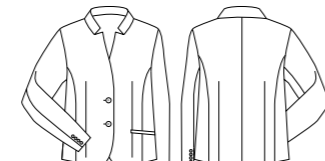

Ladies Short Jacket with Reverse Lapel

Style	60113
Sizes	4 – 26
Colours	Black, Charcoal, Navy
Pages	28